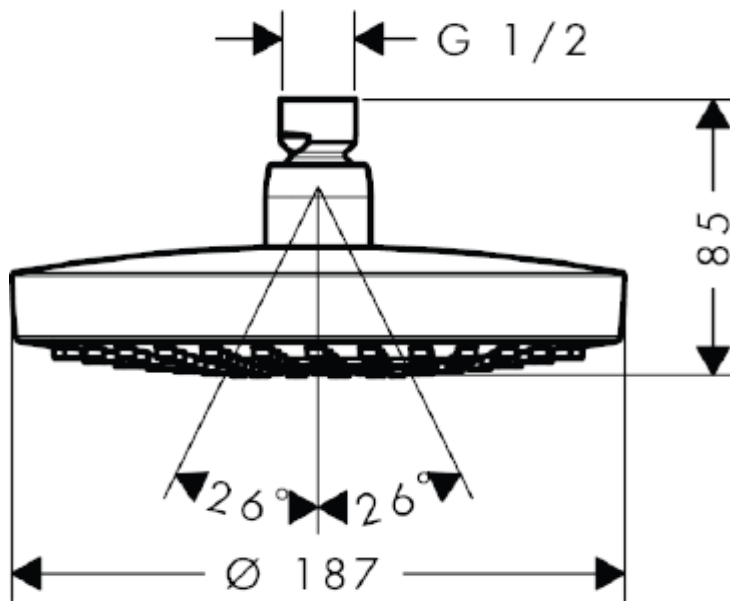

SPECIFICATION SHEET - fittings

BRAND:	hansgrohe	Product Photo:
ORIGIN:	Germany	
SERIES:	Overhead Showers	
PRODUCT DESCRIPTION:	Croma Select S 180 2jet overhead shower • spray type: Rain & IntenseRain • Flow rate: 16 l./min. at 3 bar	
MODEL No.	26522 000 / 26522 400	
FINISH/COLOUR:	Chrome-plated / White/Chrome	
DIMENSIONS:	Ø187mm	
OPTIONAL MATCHING PARTS:		

Technical Informations: Suitable for continous flow water heater

REMINDER: Pipe flushing must be done before faucets are installed. Failure to do so voids the warranty.
Do not use cleaners containing abrasive cleansers, ammonia, bleach, acids, waxes, alcohol, solvents or other products not recommended for chrome.
All information is for reference only, installation shall always be based on the actual product delivered.